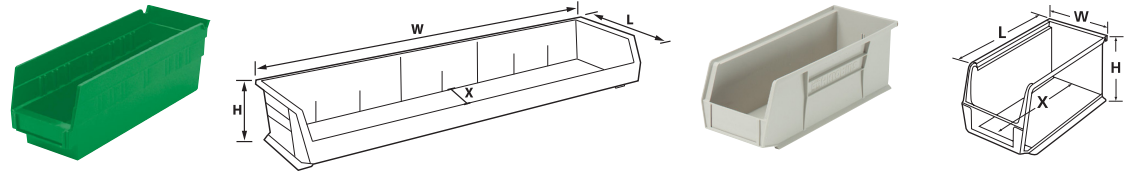

Call 1-888-614-0004 or email quotes@storagesystemsul.com with questions or to order.

AkroBins® Hanging and Stacking Bins

Model No.	In Stock Colors	Outside Dimensions (In.)			Inside Dimensions (In.)				Bin Load Capacity On Rack	Ctn. Qty.	Length Divider	Width Divider	Divider Pkg. Qty.	Bin Lids	Lid Pkg. Qty.	Card Stock
		L	W	H	L	W	H	X								
30210	R, Y, B, S, G, SC, K	5-3/8	4-1/8	3	4-3/4	3-7/16	2-13/16	4	10 lbs.	24	40210 (1)	–	6	30211CRY	24	29301
30220	R, Y, B, S, G, SC, K	7-3/8	4-1/8	3	6-3/4	3-7/16	2-13/16	6	10 lbs.	24	40220 (1)	–	6	30221CRY	24	29301
30237	R, Y, B, S, G, SC, K	9-1/4	6	5	8-9/16	4-7/8	4-3/4	7-1/4	20 lbs.	12	–	–	6	–	–	29302
30224	R, Y, B, S, G, SC, K	10-7/8	4-1/8	4	10-1/4	3-3/16	3-3/4	9	20 lbs.	12	40224 (1)	–	6	30225CRY	12	29301
30230§	R, Y, B, S, G, SC, K, LTBLU, PUR	10-7/8	5-1/2	5	10-1/4	4-3/8	4-3/4	9	30 lbs.	12	40230 (1)	41230 (3)	6	30231CRY	12	29302
30234	R, Y, B, S, G, SC, K	14-3/4	5-1/2	5	14-1/16	4-3/8	4-3/4	12-13/16	50 lbs.	12	40234 (1)	–	6	–	–	29302
30239	R, Y, B, S, G, SC, K	10-7/8	8-1/4	7	10	6-9/16	6-3/4	8	50 lbs.	6	40239 (1)	–	6	–	–	29302
30240§	R, Y, B, S, G, SC, K, LTBLU, PUR	14-3/4	8-1/4	7	14	6-9/16	6-3/4	12	60 lbs.	12	40245 (1)	–	6	–	–	29302
30265	R, Y, B, S, G, SC, K	18	8-1/4	9	17-1/8	6-3/4	8-1/4	14-1/2	60 lbs.	6	40265 (1)	–	6	–	–	–
30235	R, Y, B, S, G, SC, K	10-7/8	11	5	10-1/4	10	4-3/4	9	50 lbs.	6	40230 (3)	–	6	30236CRY	6	29302
30260	R, Y, B, S, G, SC, K	18	11	10	17	9-1/2	9-3/4	14-3/16	60 lbs.	6	40260 (3)	–	6	–	–	–
30255	R, Y, B, S, G, SC, K	10-7/8	16-1/2	5	9-3/4	15	4-3/4	9	60 lbs.	6	40230 (3)	–	6	–	–	29302
30250§	R, Y, B, S, G, SC, K	14-3/4	16-1/2	7	14	14-3/4	6-3/4	12	75 lbs.	6	40245 (3)	41250 (3)	6	–	–	29302
30270	R, Y, B, S, G, SC, K	18	16-1/2	11	17-1/8	14-3/4	10-1/4	14	75 lbs.	3	40270 (3)	41270 (3)	6	–	–	–
30320	B	8-5/8	33	5	7	31-1/2	4-3/16	6	80 lbs.	4	40321 & 40220 (7)	–	7/6	–	4	–
30320		8-5/8	33	5	7	31-1/2	4-3/16	6	80 lbs.	4	40321 &					

Order in carton quantities. One color per carton: Specify Red, Yellow, Blue, Stone, Green, Clear, or Black. §Available in Purple and Light Blue. Other colors available, minimum quantities apply. CAUTION: When using bins with hanging systems, do not exceed the weight capacity for the rack, which may be less than the total sum of bin capacities. 40321=Tail Divider; 40220=Short Divider. ‡( ) = Max. # of divider slots per bin. Bin color code: R=Red, Y=Yellow, B=Blue, S=Stone, G=Green, SC=Clear, K=Black., LTBLU=Light Blue, PUR=Purple.